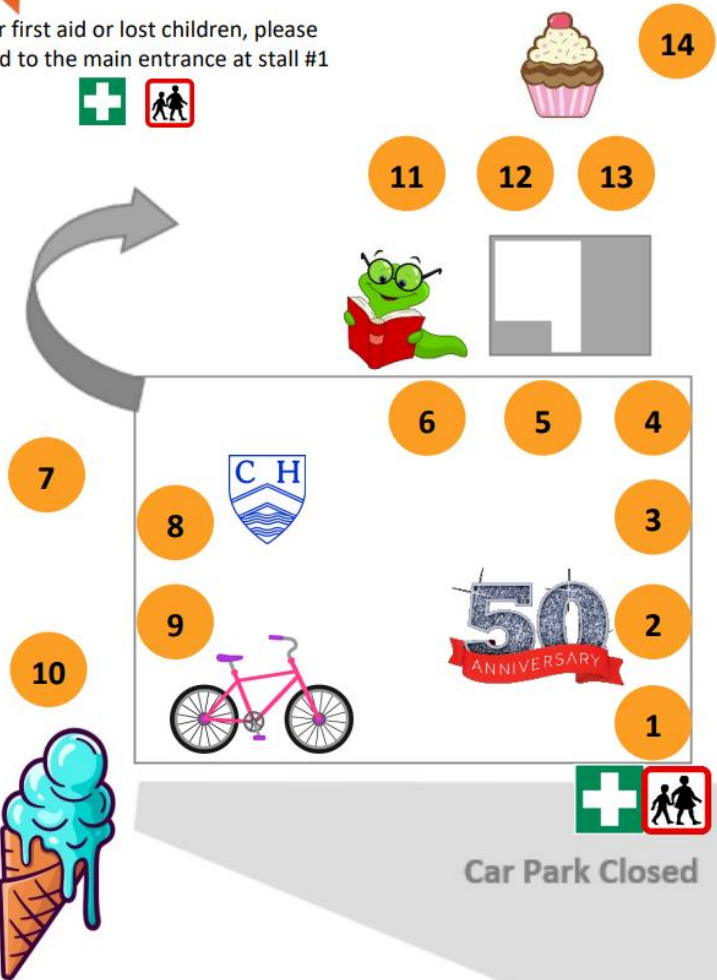

Proudly sponsored by,

Tel: 020 8947 1100

For first aid or lost children, please head to the main entrance at stall #1

- 1 Entrance
- 2 50th Anniversary Souvenir Stall
- 3 Bottle Tombola
- 4 Jam Jar Tombola
- 5 Second hand toys
- 6 Books/DVD's/CD's/LP's
- 7 Cats Protection
- 8 School Uniform
- 9 2nd hand bike/scooters
- 10 Ice Cream Van
- 11 Chocolate Tombola
- 12 Refreshment: Cakes/Desserts
- 13 Ice Cream
- 14 Face painting & Tattoos
- 15 International Food
- 16 Quiet Zone
- 17 BBQ
- 18 Crazy cocktails
- 19 Beer Tent
- 20 Summer Fair Live!
- 21 Candy Floss
- 22 Football Tombola
- 23 Soakster
- 24 Meltem Design
- 25 Jewellery by Laureness
- 26 Games (hook a duck, donuts etc)
- 27 Swimming Pool
- 28 Bouncy Castle 1
- 29 Bouncy Castle 2
- 30 Teachers in the stocks
- 31 DGR

Car Park Closed

ENTRANCE & EXIT
(Junior Pupil Gate)